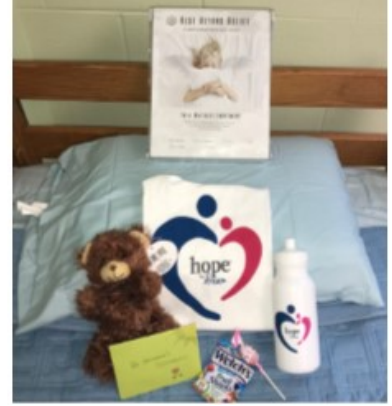

On February 23, a team of volunteers collaborated efforts to bring comfort and relief to the Salvation Army in Atlanta, Georgia. P.E.S.T. Relief International, Ashley Furniture, CPCO of GA., and Sword of the Spirit Ministries International, brought in forces to create safe and sanitary sleeping spaces for shelter residents.

The morning began with William Hudson and his bed bug inspection trained K9, Lilly, from Clark Pest Remedies performing an inspection, and breakfast was served for the volunteers to prepare them for the energetic start.

A wave of activity ensued as an army of 20 volunteers unpacked and encased 55 twin mattresses with new bed bug certified encasements. The new mattresses replaced the worn and tattered bedding that had served faithfully for years.

Before leaving, final details were added to every bed. All 321 pillows were adorned with candy and notes of encouragement conveying to each resident how special and valuable they are. Loving touches empowered, encouraged and inspired each recipient to forge ahead to a better tomorrow.